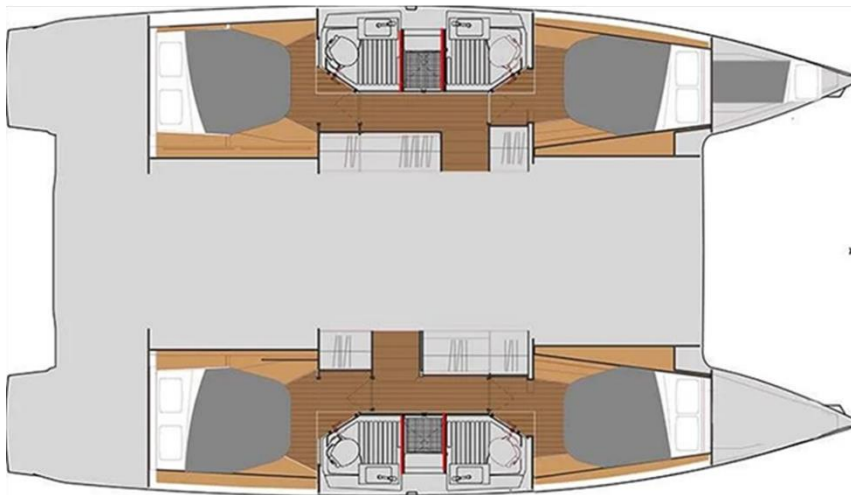

## 2023 F.P. Elba 45 4C-4C sailing catamaran “Nalu”/ “Nauti Intentions”

### Yacht Description

Dynamic and stylish, the helm of our new catamaran offers easy maneuverability and will delight you with its performance. A true cruising catamaran, traversed by a magnificent luminescence, you will feel aboard the Elba 45 just as comfortable as at home. With two new dedicated spaces in the saloon, you'll feel like you're in business class.

## Elba 45 Overview:

- Year: 2023
- Length: 45 feet
- Persons: 8
- Double Cabins: 4 (3 cabin model also available)
- Showers: 4
- Heads: 3 & 4 (based on model choice)
- Salon: convertible settee sleeps 2
- Draft: 3.9 ft
- Displacement: 14.0 T
- Beam: 24.8 ft
- Engines: 2 x 50 HP
- Water tanks: 2 x 92 Gallons
- Fuel tank: 124 Gallons
- Air conditioning: yes